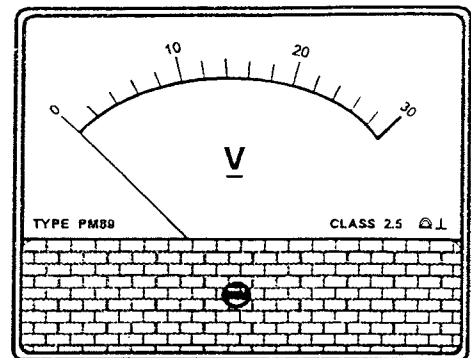

RSR Meter Movements

Panel Mount – Ammeter; Voltmeter

Part Nos. 01MAMO-50U, 01MAMO-100U, 01MAMO-1, 01MAMO-50, 01MAMO-100, 01MAMO-500, 01MAMO-1000, 01MAMO-5000, 01DVMO-10, 01DVMO-15, 01DVMO-30, 01DVMO-100, 01AVMO-150

Back to [Meter Movements](#) Main Page

Meter Dimensions

Cutout

PM89 Series
2.5% Accuracy Panel Meters
Dimensions: 80mm(W) x 64mm(H)

Meter Dimension

Cutout