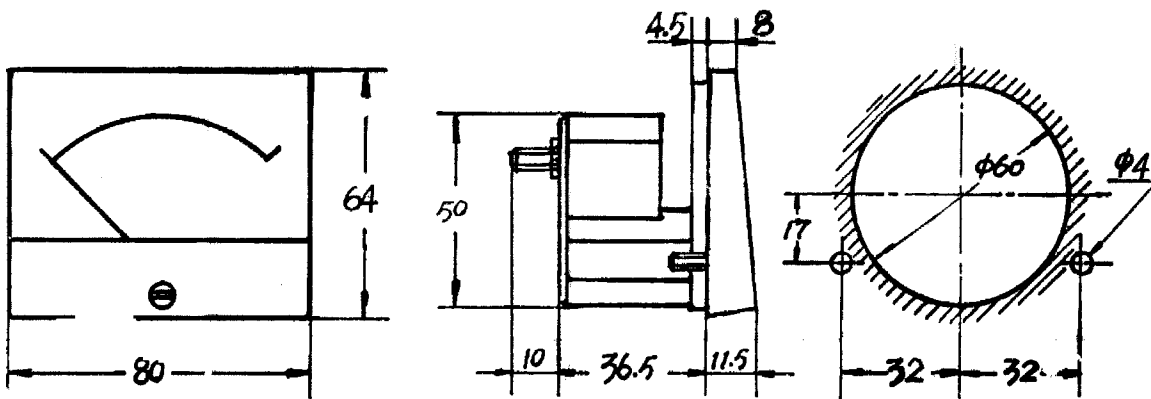

RSR Meter Movements

Panel Mount – Ammeter; Voltmeter

Part Nos. 01MAMO-50U, 01MAMO-100U, 01MAMO-1, 01MAMO-50, 01MAMO-100, 01MAMO-500, 01MAMO-1000, 01MAMO-5000, 01DVMO-10, 01DVMO-15, 01DVMO-30, 01DVMO-100, 01AVMO-150

Back to [Meter Movements](#) Main Page

Meter Dimensions

Cutout

PM89 Series
2.5% Accuracy Panel Meters
Dimensions: 80mm(W) x 64mm(H)

Meter Dimension

Cutout