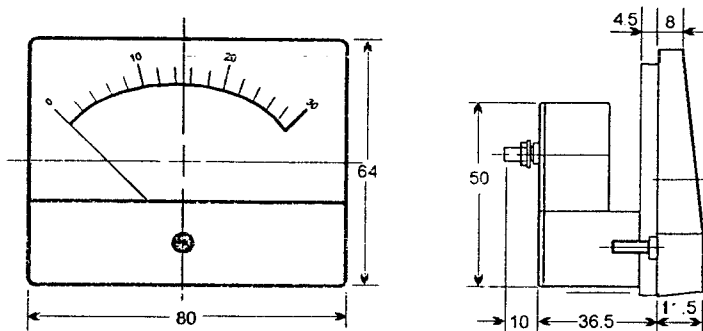

RSR Meter Movements

Panel Mount – Ammeter; Voltmeter

Part Nos. 01MAMO-50U, 01MAMO-100U, 01MAMO-1, 01MAMO-50, 01MAMO-100, 01MAMO-500, 01MAMO-1000, 01MAMO-5000, 01DVMO-10, 01DVMO-15, 01DVMO-30, 01DVMO-100, 01AVMO-150

Back to [Meter Movements](#) Main Page

Meter Dimensions

Cutout

PM89 Series
2.5% Accuracy Panel Meters
Dimensions: 80mm(W) x 64mm(H)

Meter Dimension

Cutout